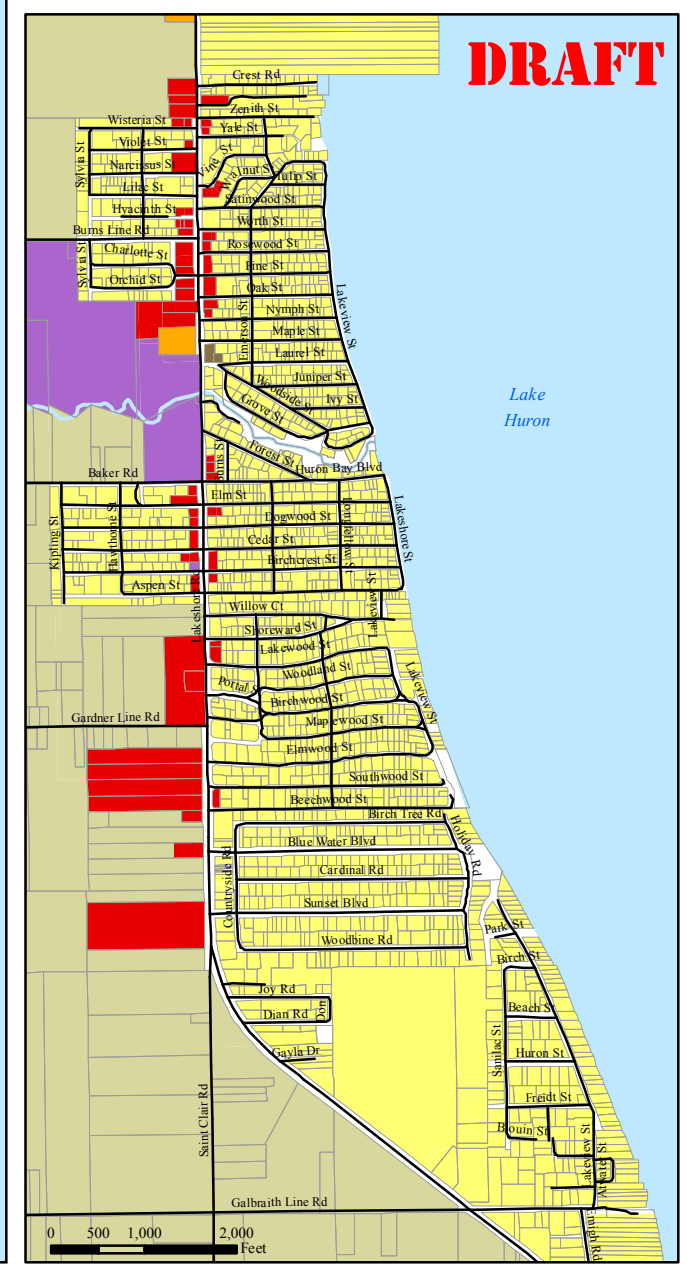

DRAFT

Worth Township

Sanilac County, Michigan

Zoning Map

Zoning Districts:

- R1, Residential
- R2, Residential
- MR, Multiple Family Residential
- RR, Rural Residential
- AG, Agricultural
- MH, Mobile Home
- C, Commercial
- I, Industrial

— Roads
 □ Parcel Lines
 ■ Water Bodies

August 1, 2017

DRAFT